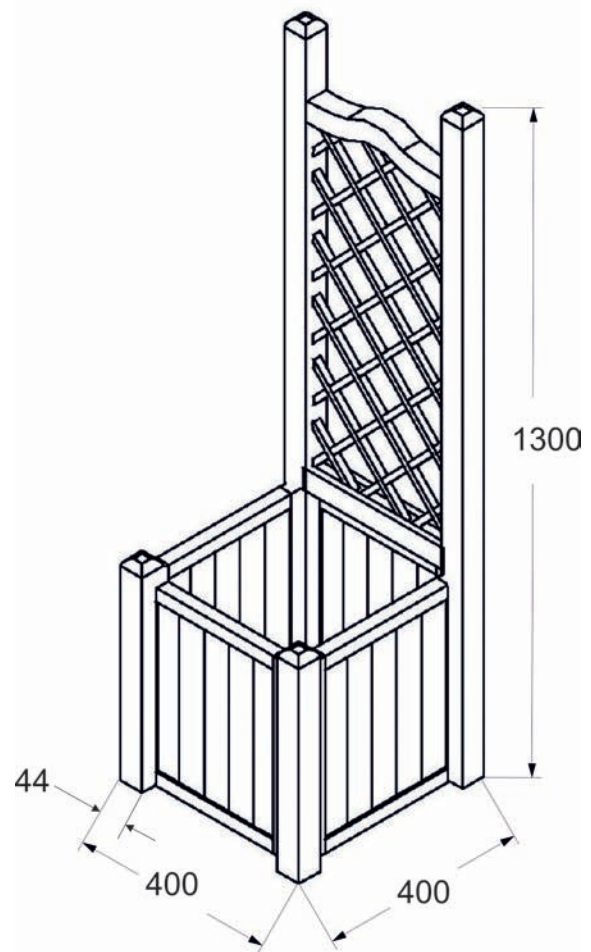

Small flower-box with trellis "Sigulda"

Item code: 253420

EAN: 4752072534209

Material	Product	Treatment	Pallet	Pieces on truck
Pine / Spruce 	1pc  16 kg 	  	24pcs  346 kg 	936pcs 